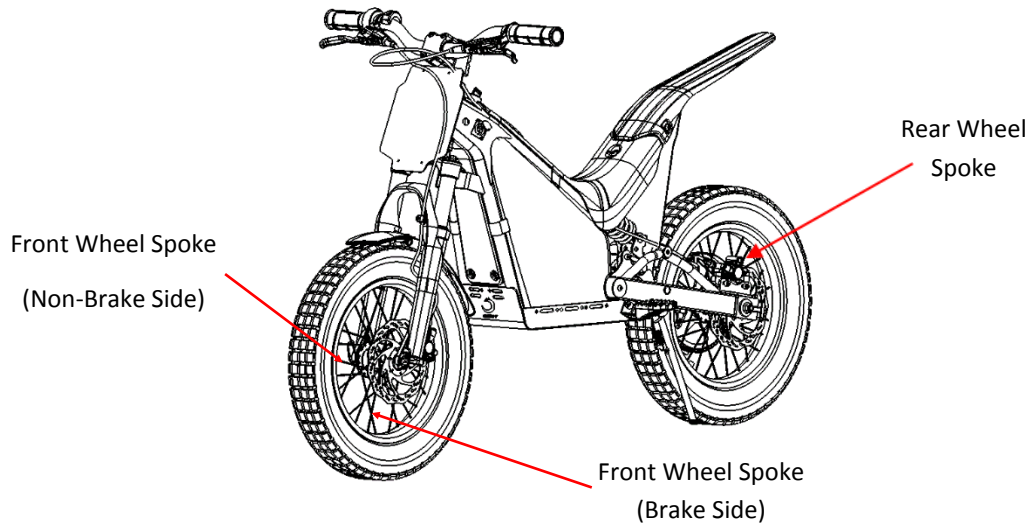

## Replacement Spoke Length—Guide

### Bikes Affected: All models.

Please see the table below for the correct replacement spoke lengths.

Model	Front Wheel (Brake Side)	Total Per Wheel	Front Wheel (Non-Brake Side)	Total Per Wheel	Rear Wheel	Total Per Wheel
12.5E	14G x 90mm Spoke 14G x 12mm Nipple	8	14G x 90mm Spoke 14G x 12mm Nipple	8	14G x 86mm Spoke 14G x 12mm Nipple	16
12.5R	14G x 75mm Spoke 14G x 12mm Nipple	10	14G x 79mm Spoke 14G x 12mm Nipple	10	*14G x 76/79mm Spoke 14G x 12mm Nipple	*16/20
16.0E	14G x 125mm Spoke 14G x 14mm Nipple	14	14G x 128mm Spoke 14G x 14mm Nipple	14	14G x 128mm Spoke 14G x 14mm Nipple	28
16.0R	14G x 125mm Spoke 14G x 14mm Nipple	14	14G x 128mm Spoke 14G x 14mm Nipple	14	14G x 128mm Spoke 14G x 14mm Nipple	28
20.0L	13G x 181mm Spoke 13G x 14mm Nipple	18	13G x 183mm Spoke 13G x 14mm Nipple	18	13G x 170mm Spoke 13G x 14mm Nipple	36
20.0E	13G x 169mm Spoke 13G x 14mm Nipple	18	13G x 171mm Spoke 13G x 14mm Nipple	18	13G x 170mm Spoke 13G x 14mm Nipple	36
20.0R	13G x 169mm Spoke 13G x 14mm Nipple	18	13G x 171mm Spoke 13G x 14mm Nipple	18	13G x 158mm Spoke 13G x 14mm Nipple	36
24.0R	12G x 221mm Spoke 12G x 14mm Nipple	18	12G x 219mm Spoke 12G x 14mm Nipple	18	12G x 222mm Spoke 12G x 14mm Nipple	36
24.0R Jr	12G x 221mm Spoke 12G x 14mm Nipple	18	12G x 219mm Spoke 12G x 14mm Nipple	18	12G x 198mm Spoke 12G x 14mm Nipple	36
MX-10	12G x 103mm Spoke 12G x 14mm Nipple	14	12G x 105mm Spoke 12G x 14mm Nipple	14	12G x 98mm Nipple 12G x 14mm Nipple	28

\* For older 16h wheels, use 79mm spokes. For the newer 20h wheels, use 76mm spokes.

Thanks for your co-operation.

Regards

OSET Bikes.